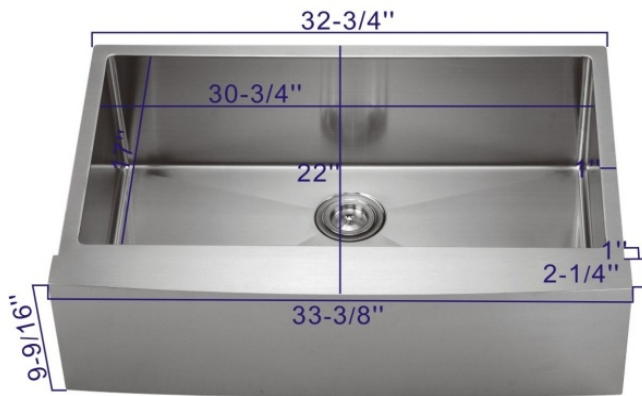

### Item MJ3018A

**\$420**

Apron Kitchen Sink  
Single Bowl  
White  
Embedded Type  
Size:30-1/8"x18"x10"

1213 US Route 302-Berlin  
 Barre, VT 05641  
 (802)223-5583 (800)479-3636  
 Fax: (802)229-6130  
 info@builderspecialties.com  
[www.builderspecialties.com](http://www.builderspecialties.com)

**STOCK STAINLESS APRON SINKS**

**MODEL AR332210**

**\$390**

R0 Single Bowl Farmhouse Sink  
 (Straight Corners)  
 SUS304 18 Ga (1.2mm) 17KG  
 Mute Anti-Condensation  
 Seamless Connection  
 Out Size: 33 3/8" x 22" x 10"  
 Bowl Size: 30 3/4" x 17" x 10"

**MODEL AR332255**

**\$420**

R0 50/50 Bowl Farmhouse Sink  
 (Straight Corners)  
 SUS304 18 Ga (1.2mm) 19.56KG  
 Mute Anti-Condensation  
 Seamless Connection  
 Out Size: 33" x 22" x 10"  
 Bowl Size: 14 7/8" x 17" x 10"

GE Refrigerator/Freezer  
Freezer Top  
Refrigerator Bottom  
Available in White  
Dimensions:  
67 3/4H x 28W x 32 5/8D