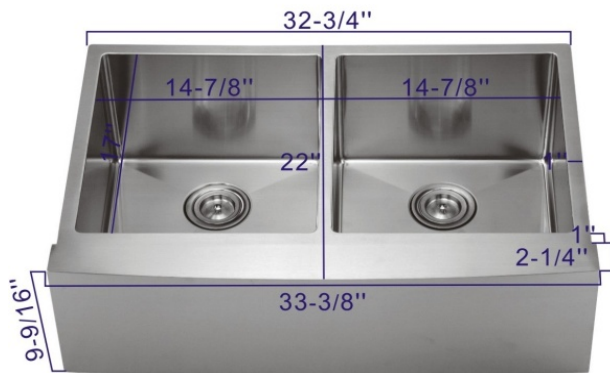

### Item MJ3018A

**\$420**

Apron Kitchen Sink  
Single Bowl  
White  
Embedded Type  
Size:30-1/8"x18"x10"

1213 US Route 302-Berlin  
 Barre, VT 05641  
 (802)223-5583 (800)479-3636  
 Fax: (802)229-6130  
 info@builderspecialties.com  
[www.builderspecialties.com](http://www.builderspecialties.com)

**STOCK STAINLESS APRON SINKS**

**MODEL AR332210**

**\$390**

R0 Single Bowl Farmhouse Sink  
 (Straight Corners)  
 SUS304 18 Ga (1.2mm) 17KG  
 Mute Anti-Condensation  
 Seamless Connection  
 Out Size: 33 3/8" x 22" x 10"  
 Bowl Size: 30 3/4" x 17" x 10"

**MODEL AR332255**

**\$420**

R0 50/50 Bowl Farmhouse Sink  
 (Straight Corners)  
 SUS304 18 Ga (1.2mm) 19.56KG  
 Mute Anti-Condensation  
 Seamless Connection  
 Out Size: 33" x 22" x 10"  
 Bowl Size: 14 7/8" x 17" x 10"

GE Refrigerator/Freezer  
Freezer Top  
Refrigerator Bottom  
Available in White  
Dimensions:  
67 3/4H x 28W x 32 5/8D